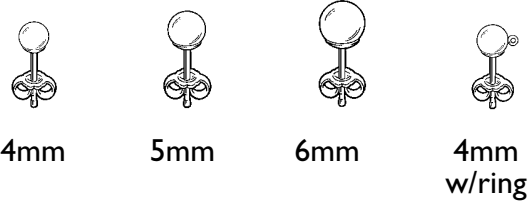

7

New!

**New Sizes and Qualities
of Popular Ball Ear
Posts with Nuts**

**We've expanded our line of ball ear posts -
now including 14K Rose Gold, Stainless
Steel, and smaller sizes in YGF & Sterling.**

**14K Rose Gold
Ball Ear Post**

Size	Stock #	One pc. rate
4mm	200-813/ROSE	\$ 4.38
5mm	200-864/ROSE	5.32
6mm	200-812/ROSE	5.78
4mm w/ring	200-819/ROSE	4.83

*210-400/ROSE ear nut is included.
Price Breaks at 3 & 10 pieces.*

Stainless Steel Ball Ear Posts

Size	Stock #	Jeweler's Cost		
		3 rate	10 rate	50 rate
4mm	205-813	\$.34	\$.23	\$.18
5mm	205-864	.34	.23	.18
4mm w/ring	205-819	.58	.44	.34
5mm	205-860	.70	.55	.47

215-400 stainless steel ear nut is included.