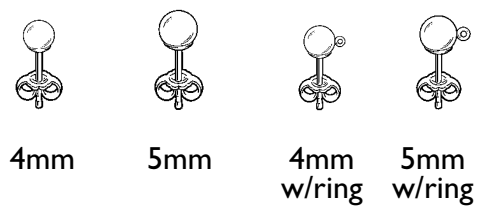

7

New!

**New Sizes and Qualities
of Popular Ball Ear
Posts with Nuts**

**We've expanded our line of ball ear posts -
now including 14K Rose Gold, Stainless
Steel, and smaller sizes in YGF & Sterling.**

**14K Rose Gold
Ball Ear Post**

Size	Stock #	One pc. rate
4mm	200-813/ROSE	\$ 4.38
5mm	200-864/ROSE	5.32
6mm	200-812/ROSE	5.78
4mm w/ring	200-819/ROSE	4.83

*210-400/ROSE ear nut is included.
Price Breaks at 3 & 10 pieces.*

Stainless Steel Ball Ear Posts

Size	Stock #	Jeweler's Cost		
		3 rate	10 rate	50 rate
4mm	205-813	\$.34	\$.23	\$.18
5mm	205-864	.34	.23	.18
4mm w/ring	205-819	.58	.44	.34
5mm	205-860	.70	.55	.47

215-400 stainless steel ear nut is included.