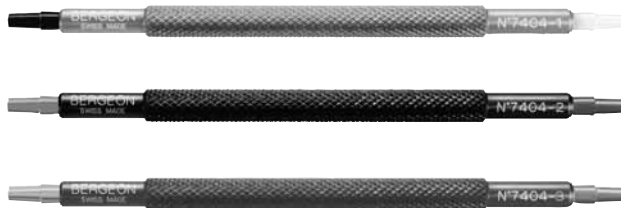

April, 2005

Tick Tock Talk

Product news for the professional Jeweler and Watchmaker

*Bergeon Hand
Fitting Tools*

New!

Apply gentle, even pressure to successfully install watch hands without bending or marring. Knurled handles with *replaceable* friction fit end-pieces are color-coded for easy identification. Overall length of each tool is 4.5 inches. By Bergeon of Switzerland.

Set of all 3 sizes

BG7404 \$ 37.70

Individual Sizes - \$ 13.20 each

BG7404-1 Gray - endpiece holes sizes .50 & 1.00mm

BG7404-2 Black - endpiece holes sizes .80, & 1.50mm

BG7404-3 Red - flat brass & centering plastic end pcs