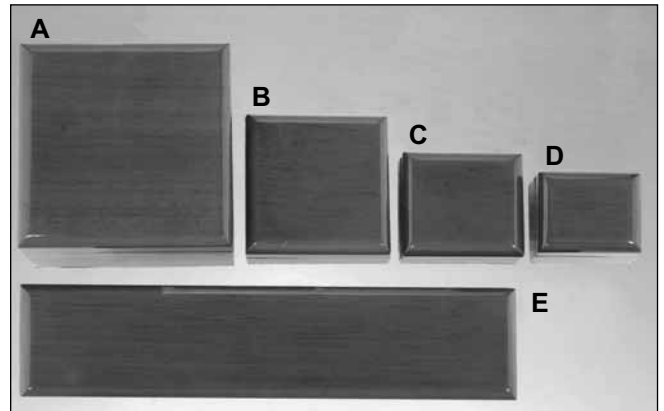

Jewelry and Gift Boxes

On Sale Now —
Prices good through

- **A** Red Brown Watch Box - $4 \times 4 \times 2\frac{5}{8}$
  WGB-01 Leather Beige Interior **$ 8.40 Jc**
- **B** Red Brown Pendant Box - $2\frac{7}{8} \times 2\frac{7}{8} \times 1\frac{3}{8}$
  WGB-02 Leather Beige Interior **$ 7.00 Jc**
- **C** Red Brown Earring Box - $2\frac{3}{8} \times 2\frac{1}{8} \times 1\frac{1}{8}$
  WGB-03 Leather Beige Interior **$ 5.60 Jc**
- **D** Red Brown Ring Box - $2 \times 1\frac{5}{8} \times 1\frac{1}{2}$
  WGB-04 Leather Beige Interior **$ 4.20 Jc**
- **E** Red Brown Bracelet Box - $9\frac{5}{8} \times 2\frac{1}{4} \times 1\frac{3}{8}$
  WGB-05 Leather Beige Interior **$ 7.00 Jc**

7