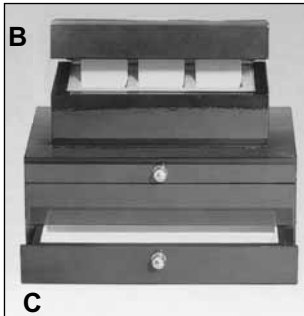

Beautifully Finished Wooden

These make great graduation gifts

- **A** Medium Brown Collector's Watch Box - $12\frac{15}{16} \times 4\frac{3}{4} \times 2\frac{7}{8}$
  WJB-52 Navy Suede Interior **$ 119.00 Jc**
- **B** Red Brown Grand Watch Box - $8 \times 5 \times 3\frac{1}{2}$
  WJB-53 Beige Leather Interior **$ 28.00 Jc**
- **C** Medium Brown Grand Jewelry Box w/ trays - $9\frac{7}{8} \times 6\frac{3}{4} \times 4\frac{1}{8}$
  WJB-54 Beige Suede Interior **$ 42.00 Jc**
- **D** Red Brown Small Jewelry Box - $4\frac{7}{8} \times 4\frac{1}{4} \times 2\frac{1}{2}$
  WJB-55 Beige Leather Interior **$ 11.20 Jc**
- **E** Red Brown Medium Jewelry Box - $6\frac{3}{4} \times 5 \times 2\frac{1}{2}$
  WJB-56 Beige Leather Interior **$ 18.00 Jc**
- **F** Red Brown Large Jewelry Box - $8 \times 5 \times 3\frac{1}{2}$
  WJB-57 Beige Leather Interior **$ 28.00 Jc**
- **G** Red Brown Music Jewelry Box - $6\frac{1}{4} \times 4\frac{3}{4} \times 2\frac{5}{8}$
  WJB-58 White Leather Interior **$ 30.80 Jc**

6