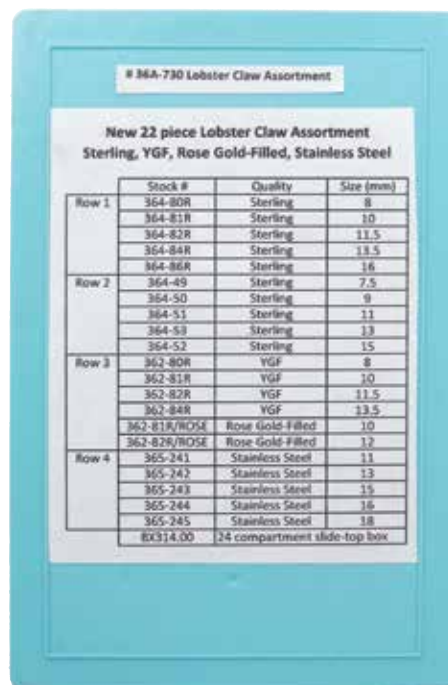

New! 22 piece Lobster Claw Assortment

Sterling, YGF, Rose Gold-Filled, Stainless Steel Lobster Claws
Packed in a 24-compartment, slide-top, stackable box

36A-730 Regular \$ 68.77

Special Introductory Price \$ 49.95

Lobster Claws in 36A-730

	Stock #	Size (mm)	Price
Row 1	364-80R	8	\$ 1.24
	364-81R	10	1.56
	364-82R	11.5	1.85
	364-84R	13.5	2.43
	364-86R	16	3.73
Row 2	364-49	7.5	1.25
	364-50	9	1.74
	364-51	11	1.96
	364-53	13	2.69
	364-52	15	3.95
Row 3	362-80R	8	2.06
	362-81R	10	2.23
	362-82R	11.5	2.99
	362-84R	13.5	4.27
	362-81R/ROSE	10	2.70
Row 4	362-82R/ROSE	12	3.68
	365-241	11	3.88
	365-242	13	3.88
	365-243	15	4.33
	365-244	16	4.33
	365-245	18	4.95