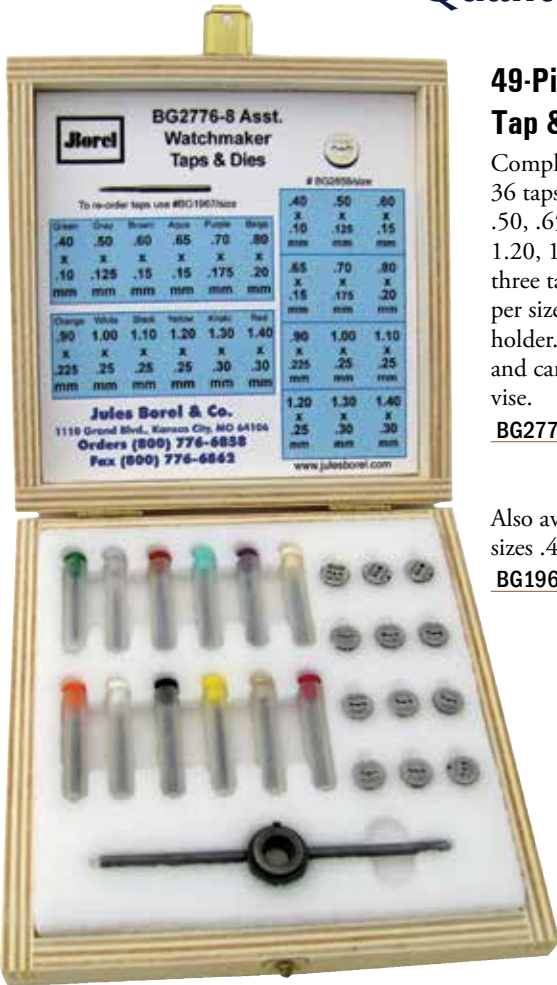

Quality Die Sets from Germany

Contains desirable smaller sizes

49-Piece Watchmaking Tap & Die Set

Complete set of 12 steel dies and 36 taps. Contains 12 sizes: .40, .50, .65, .70, .80, .90, 1.00, 1.10, 1.20, 1.30, and 1.40mm. Includes three taps and one 8mm 2-hole die holder. Taps have three grooves and can be held with a 1.5mm pin vise.