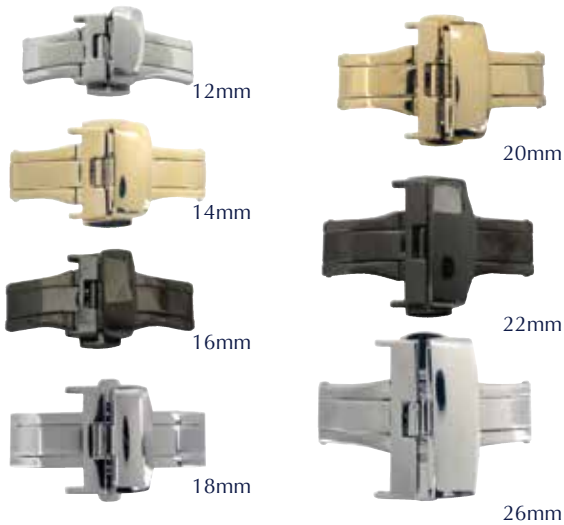

Buckles for Leather Straps

Deployment Buckles Now in Three Colors

Stainless steel deployment buckles with push buttons for leather straps.

Size	Stainless Steel	YP Stainless	Black Stainless
12mm	185-421	186-421	
14mm	185-422	186-422	
16mm	185-423	186-423	185-423B
18mm	185-424	186-424	185-424B
20mm	185-425	186-425	185-425B
22mm	185-426	186-426	185-426B
24mm	185-427		
26mm	185-428		

Quality	Price ea./1	/3	/10
White	$ 14.00	$ 13.30	$ 11.97
Yellow	14.58	13.85	12.47
Black	15.25	14.42	12.98

Stainless Steel Deployment Buckles for Leather Straps

Stock #	Price ea./1	/3	/10
185-413	$ 15.00	$ 14.25	$ 12.83
185-414	15.00	14.25	12.83