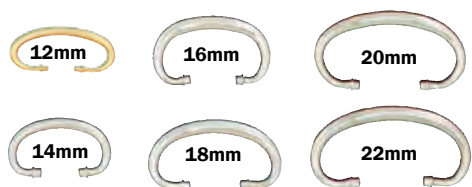

	Price ea./1	/3	/10
White 5-15mm	\$ 3.25	\$ 3.00	\$ 2.70
Yellow 5-15mm	3.75	3.38	3.04
16mm both	4.55	4.03	3.62

Band Buckle Repair Kit for Mesh Bands

1 each size 5-8 W & Y, 10 & 16 Y only clasps
 10 men's 3/8" buckle spring bars, Borel #20B
 10 ladies' 3/8" buckle spring bars, Borel #27B
 3 each Yellow and White safety chains.

18A-200 36-pieces \$ 32.81

Cord Band and Buckle with Collars

Size	White	Yellow
2mm cord	185-405	186-405
Price ea./1	/3	/10
	\$ 8.33	\$ 7.40 \$ 6.66

Pocket Watch Bows

Round Bows

Gap	Overall	Watch Size	White	Yellow
5mm	14mm	0	175-214	176-214
5mm	16mm	6	175-216	176-216
5mm	17mm	6	175-217	176-217
5mm	18mm	12	175-218	176-218
5mm	19mm	12	175-219	176-219
5mm	20mm	16	175-220	176-220
7mm	21mm	16	175-221	176-221
7mm	22mm	18	175-222	176-222
7mm	23mm	18	175-223	176-223
Price ea./1		/3	/10	
\$ 5.95		\$ 5.70	\$5.46	

Oval Bows

Gap	Overall	Watch Size	White	Yellow
6mm	12mm	0	175-112	176-112
7mm	14mm	0	175-114	176-114
8mm	16mm	6	175-116	176-116
8mm	17mm	8	175-117	176-117
9.5mm	18mm	12	175-118	176-118
10mm	19mm	12	175-119	176-119
10mm	20mm	16	175-120	176-120
10mm	21mm	16	175-121	176-121
10mm	22mm	18	175-122	176-122
Price ea./1		/3	/10	
\$ 5.95		\$ 5.70	\$5.46	