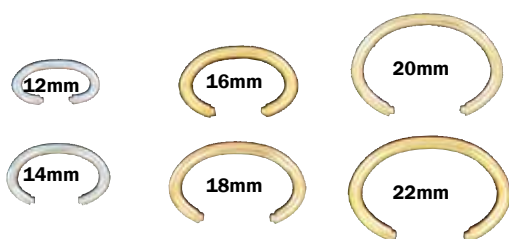

	Price ea./1	/3	/10
White 5-15mm	\$ 3.25	\$ 3.00	\$ 2.70
Yellow 5-15mm	3.75	3.38	3.04
16mm both	4.55	4.03	3.62

Band Buckle Repair Kit for Mesh Bands

1 each size 5-8 W & Y, 10 & 16 Y only clasps
 10 men's 3/8" buckle spring bars, Borel #20B
 10 ladies' 3/8" buckle spring bars, Borel #27B
 3 each Yellow and White safety chains.

18A-200 36-pieces \$ 32.81

Cord Band and Buckle with Collars

Size	White	Yellow
2mm cord	185-405	186-405
Price ea./1	/3	/10
	\$ 8.33	\$ 7.40 \$ 6.66

Pocket Watch Bows

Round Bows

Gap	Overall	Watch Size	White	Yellow
5mm	14mm	0	175-214	176-214
5mm	16mm	6	175-216	176-216
5mm	17mm	6	175-217	176-217
5mm	18mm	12	175-218	176-218
5mm	19mm	12	175-219	176-219
5mm	20mm	16	175-220	176-220
7mm	21mm	16	175-221	176-221
7mm	22mm	18	175-222	176-222
7mm	23mm	18	175-223	176-223
Price ea./1		/3	/10	
\$ 5.95		\$ 5.70	\$5.46	

Oval Bows

Gap	Overall	Watch Size	White	Yellow
6mm	12mm	0	175-112	176-112
7mm	14mm	0	175-114	176-114
8mm	16mm	6	175-116	176-116
8mm	17mm	8	175-117	176-117
9.5mm	18mm	12	175-118	176-118
10mm	19mm	12	175-119	176-119
10mm	20mm	16	175-120	176-120
10mm	21mm	16	175-121	176-121
10mm	22mm	18	175-122	176-122
Price ea./1		/3	/10	
\$ 5.95		\$ 5.70	\$5.46	