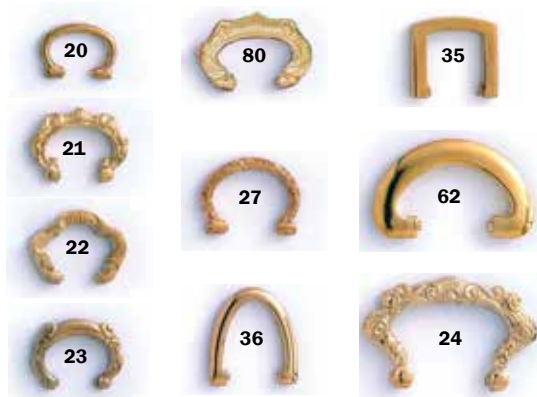

18A-1048 Assortment - Sizes 3-8, Y & W, 12 pieces \$ 31.50

18A-1048A Assortment - all 14 sizes-3-16mm, Y & W, 28 pieces 86.92

Watch & Jewelry Cord—10 feet

Stock No.	Size	Color
405-890	1.5 mm	Black
405-891	1.5 mm	Dark Brown
405-892	1.5 mm	Golden Brown
405-893	1.5 mm	White
405-895*	2.0 mm	Black
Price each hank		\$ 8.33

18A-200 36-pieces \$ 32.81

Cord Band and Buckle with Collars

Size	White	Yellow
2mm cord	185-405	186-405
Price ea./1	/3	/10
	\$ 8.33	\$ 7.40 \$ 6.66

Pocket Watch Bows

Round Bows

Gap	Overall	Watch Size	White	Yellow
5mm	14mm	0	175-214	176-214
5mm	16mm	6	175-216	176-216
5mm	17mm	6	175-217	176-217
5mm	18mm	12	175-218	176-218
5mm	19mm	12	175-219	176-219
5mm	20mm	16	175-220	176-220
7mm	21mm	16	175-221	176-221
7mm	22mm	18	175-222	176-222
7mm	23mm	18	175-223	176-223
Price ea./1		/3	/10	
\$ 5.95		\$ 5.70	\$5.46	

Oval Bows

Gap	Overall	Watch Size	White	Yellow
6mm	12mm	0	175-112	176-112
7mm	14mm	0	175-114	176-114
8mm	16mm	6	175-116	176-116
8mm	17mm	8	175-117	176-117
9.5mm	18mm	12	175-118	176-118
10mm	19mm	12	175-119	176-119
10mm	20mm	16	175-120	176-120
10mm	21mm	16	175-121	176-121
10mm	22mm	18	175-122	176-122
Price ea./1		/3	/10	
\$ 5.95		\$ 5.70	\$5.46	

Flanged Bows

Gap	Overall	Watch Size	White	Yellow
4.0mm	12mm	00	175-312	176-312
7.5mm	14mm	0	175-314	176-314
8.5mm	16mm	6	175-316	176-316
9.5mm	18mm	12	175-318	176-318
10.0mm	20mm	16	175-320	176-320
10.0mm	22mm	18	175-322	176-322
Price ea./1		/3	/10	
\$ 5.95		\$ 5.70	\$5.46	