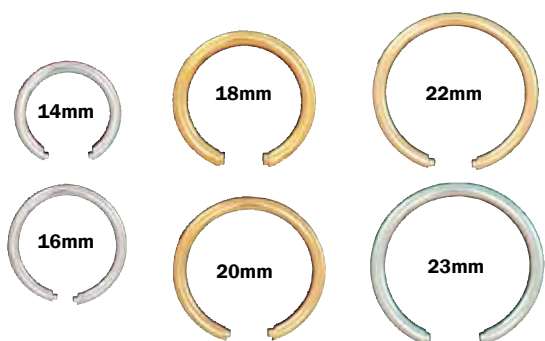

18A-1048 Assortment - Sizes 3-8, Y & W, 12 pieces \$ 31.50

18A-1048A Assortment - all 14 sizes-3-16mm, Y & W, 28 pieces 86.92

Watch & Jewelry Cord—10 feet

Stock No.	Size	Color
405-890	1.5 mm	Black
405-891	1.5 mm	Dark Brown
405-892	1.5 mm	Golden Brown
405-893	1.5 mm	White
405-895*	2.0 mm	Black
Price each hank		\$ 8.33

* Standard size

Bracelet Safety Clasps

Bracelet Safety Clasps for Mesh Bands

Size mm	White	Yellow
5	185-305	186-305
6	185-306	186-306
7	185-307	186-307
8	185-308	186-308
10	185-310	186-310
15	185-315	
16	185-316	186-316

	Price ea./1	/3	/10
White 5-15mm	\$ 3.25	\$ 3.00	\$ 2.70
Yellow 5-15mm	3.75	3.38	3.04
16mm both	4.55	4.03	3.62

Band Buckle Repair Kit for Mesh Bands

1 each size 5-8 W & Y, 10 & 16 Y only clasps
 10 men's 3/8" buckle spring bars, Borel #20B
 10 ladies' 3/8" buckle spring bars, Borel #27B
 3 each Yellow and White safety chains.

18A-200 36-pieces \$ 32.81

Cord Band and Buckle with Collars

Size	White	Yellow
2mm cord	185-405	186-405
Price ea./1	/3	/10
	\$ 8.33	\$ 7.40 \$ 6.66

Pocket Watch Bows

Round Bows

Gap	Overall	Watch Size	White	Yellow
5mm	14mm	0	175-214	176-214
5mm	16mm	6	175-216	176-216
5mm	17mm	6	175-217	176-217
5mm	18mm	12	175-218	176-218
5mm	19mm	12	175-219	176-219
5mm	20mm	16	175-220	176-220
7mm	21mm	16	175-221	176-221
7mm	22mm	18	175-222	176-222
7mm	23mm	18	175-223	176-223
Price ea./1		/3	/10	
\$ 5.95		\$ 5.70	\$5.46	